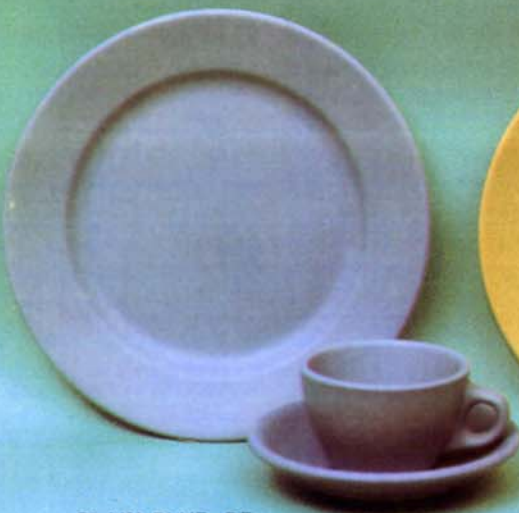

SEAFOAM CHARCOAL-RE & NR
Shown with: Ajax Tea Cup
Ajax Tea Saucer

FIFTH AVENUE MUG

SEAFOAM GOLD-RE & NR
Shown with: Mason Tea Cup
Southern Tea Cup

SEAFOAM MAROON-RE & NR
Shown with: Manhattan Tea Cup
Chicago Tea Saucer

PLAIN WHITE-RE & NR
Shown with: Manhattan Tea Cup
Western Tea Saucer

SEAFOAM GRAY-RE & NR
Shown with: Mason Tea Cup
Southern Tea Saucer

PLAIN BLUE-RE
Shown with: Manhattan Tea Cup
Chicago Tea Saucer

PLAIN TAN-RE & NR
Shown with: Manhattan Tea Cup
Chicago Tea Saucer

CUPS

THE MOST WIDELY SOLD CUPS IN OUR LINE
SPECIAL EMPHASIS ON BUILT IN DURABILITY THROUGHOUT

Suggested Saucers

Ajax WH (tall) 7 oz.	Ajax NF RE	5 1/4"
	Chicago NF RE	6"
	Southern RE (Stacking)	5 3/4"
Boardman WH (tall) 7 oz.	Boardman PE	6"
	Southern RE (Stacking)	5 3/4"
Boston WH (light) 7 1/4 oz.	Boston NF PE	6"
	Southern RE (Stacking)	5 3/4"
	Chicago NF RE	6"
Clarksburg WH (light) 7 1/4 oz.	Chicago NF RE	6"
	St. Regis NF RE	5 7/8"
	Western BF RE (Stacking)	6 1/8"
	Southern RE (Stacking)	5 3/4"
	South Shore RE	5 1/2"
Embassy BH (light) 7 3/4 oz.	Boston BF	6"
Illinois BH 6 oz.	Illinois	5 1/2"
Manhattan WH 7 1/4 oz.	Chicago NF RE	6"
	St. Regis NF RE	5 7/8"
	Southern RE (Stacking)	5 3/4"
	Western BF RE (Stacking)	6 1/8"
	South Shore	5 1/2"
Mason WH 6 1/2 oz.	Plaza (Davis)	5 3/4"
Southern WH (Stacking) 5 1/2 oz.	Southern RE (Stacking)	5 3/4"
Southern Cup—Mason-type handle only (Available in limited decoration only)	Chicago NF RE	6"
Granny Cup 8 oz.	No Saucer needed	

Additional Colors—Antique Gold, Shado (Charcoal) and Green are also available for immediate shipment in Seafoam only.

CUPS

EMBASSY WH (light)

MANHATTAN WH

CLARKSBURG WH (light)

AJAX WH (tall)

BROADMAN WH (tall)